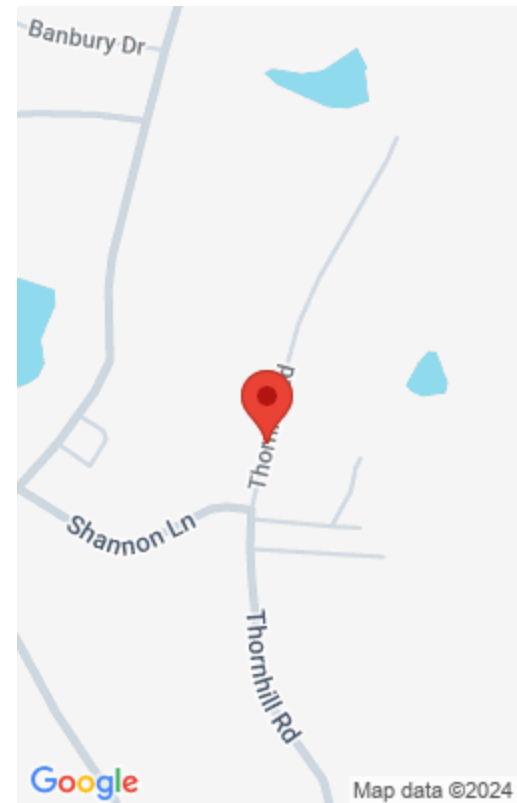

$9,900

THORNHILL RD, MADISONVILLE, KY 42431, USA

<https://tonyclark.com>

Ready for your dream home, this parcel is conveniently located on Thornhill Road in Hopkins County. Offering a perfect blend of serenity and accessibility. Lot 33

- Land
- LAND
- Active